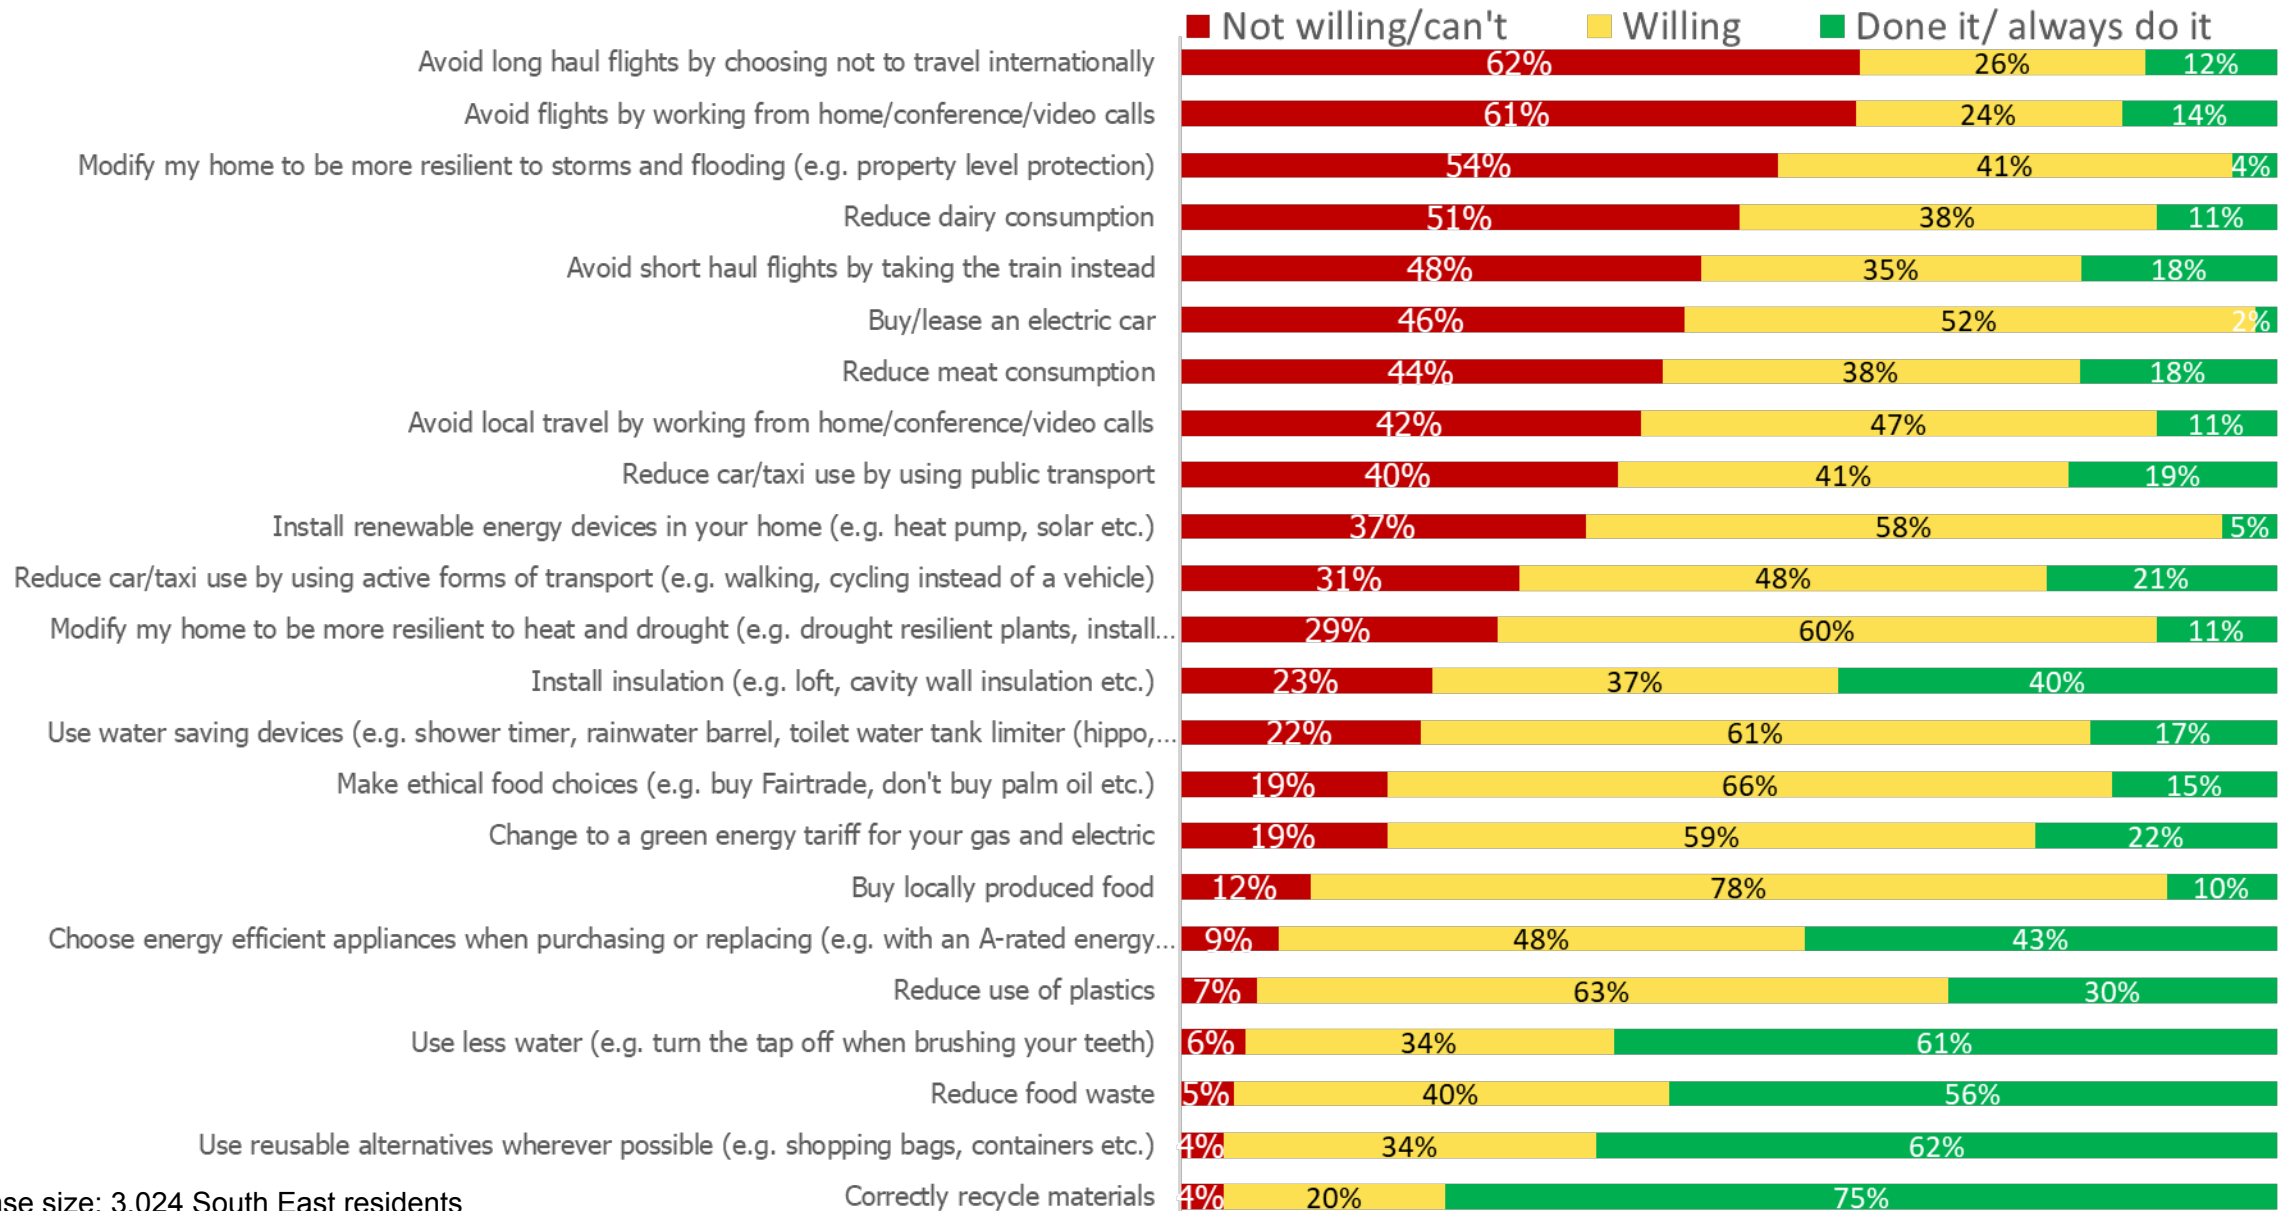

Resistance strongest for flying, storm resilience, electric cars and meat and dairy reduction

Base size: 3,024 South East residents