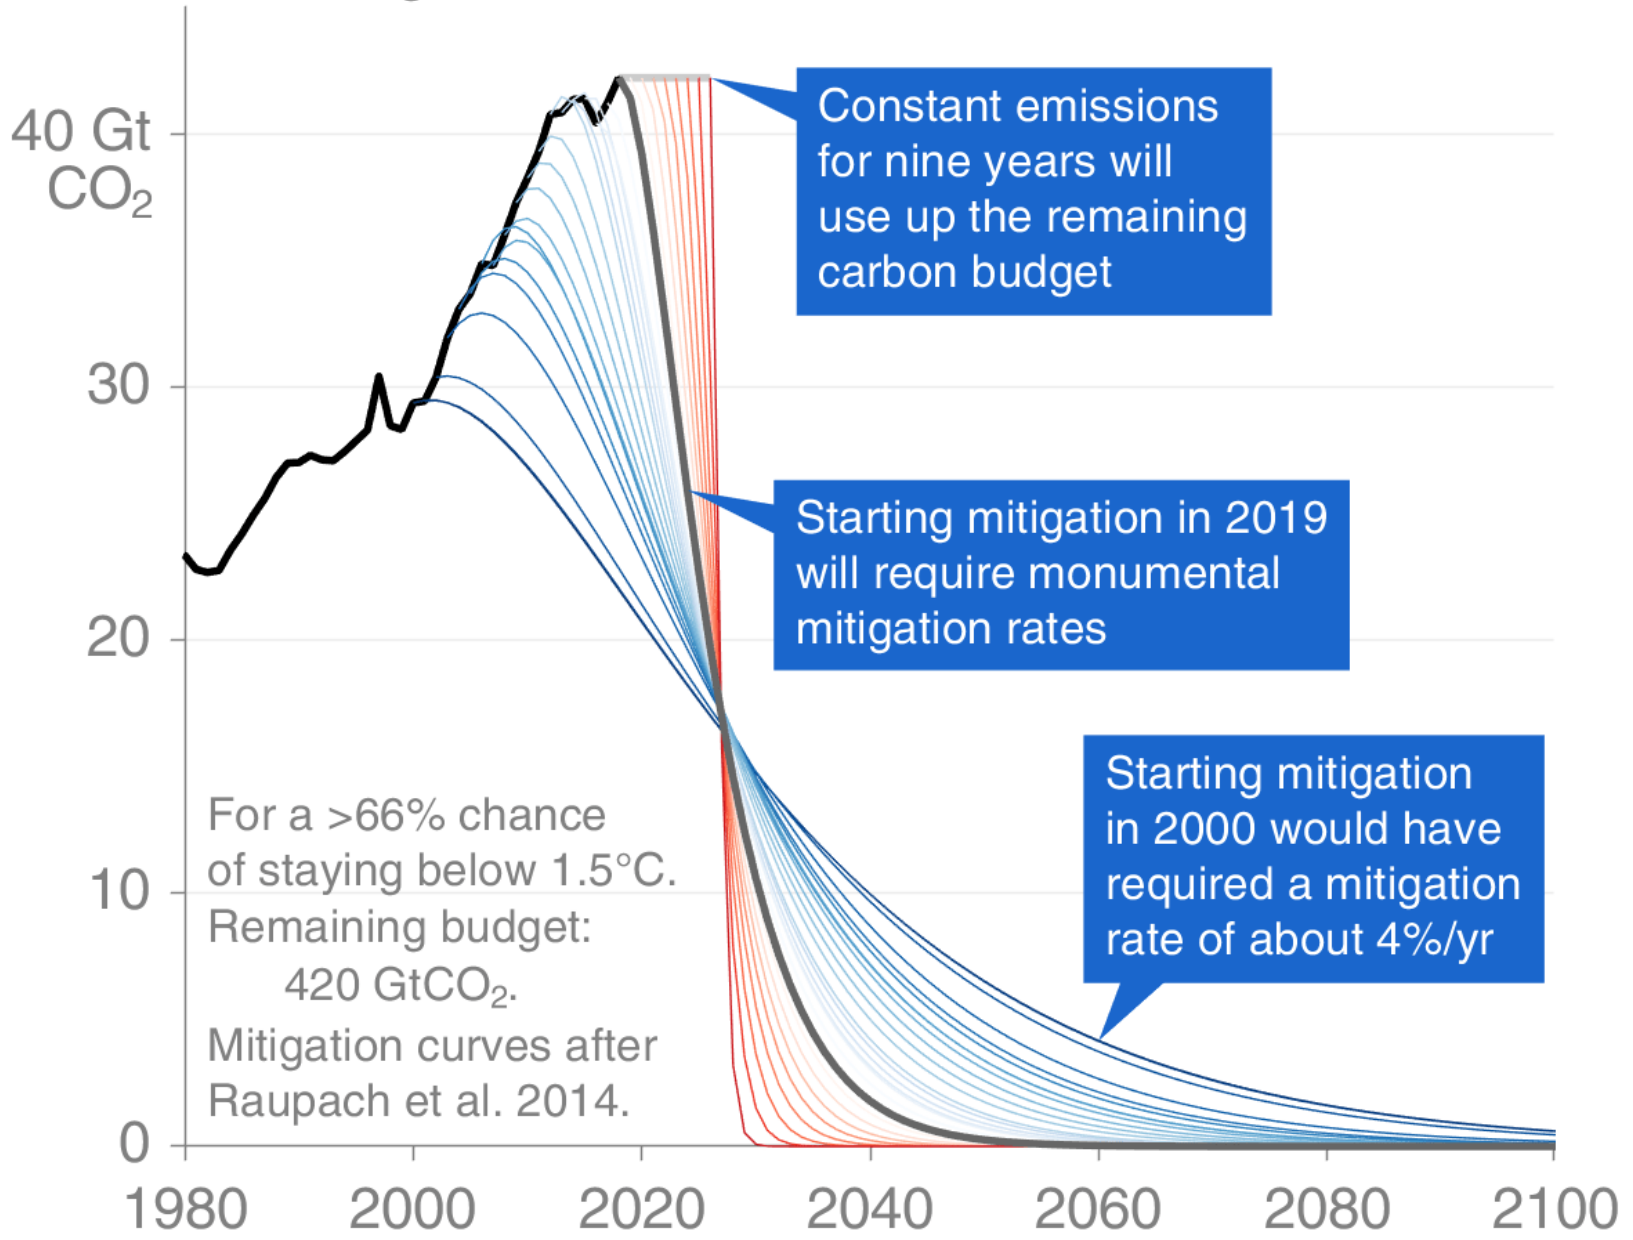

Mauna Loa Observatory, Hawaii Monthly Average Carbon Dioxide Concentration

Data from Scripps CO₂ Program Last updated June 2018

Mauna Loa Observatory, Hawaii Monthly Average Carbon Dioxide Concentration

Data from Scripps CO₂ Program Last updated June 2018

CO₂ mitigation curves: 1.5°C

**“There are no non-radical
futures left”**

STEP CHANGE

2021 SECA Networking Event

The image is a promotional graphic for a networking event. It features a white background with a blue bar at the bottom. In the top left corner, there is a logo for the South East Climate Alliance, consisting of the text 'SOUTH EAST CLIMATE ALLIANCE' and a globe icon with a red cross. A thick red line starts from the bottom left, moves horizontally to the right, then angles sharply upwards to the right, ending in an arrowhead. The words 'STEP' and 'CHANGE' are written in large, bold, blue capital letters, with the red line passing through the 'P' in 'STEP' and the 'A' in 'CHANGE'.