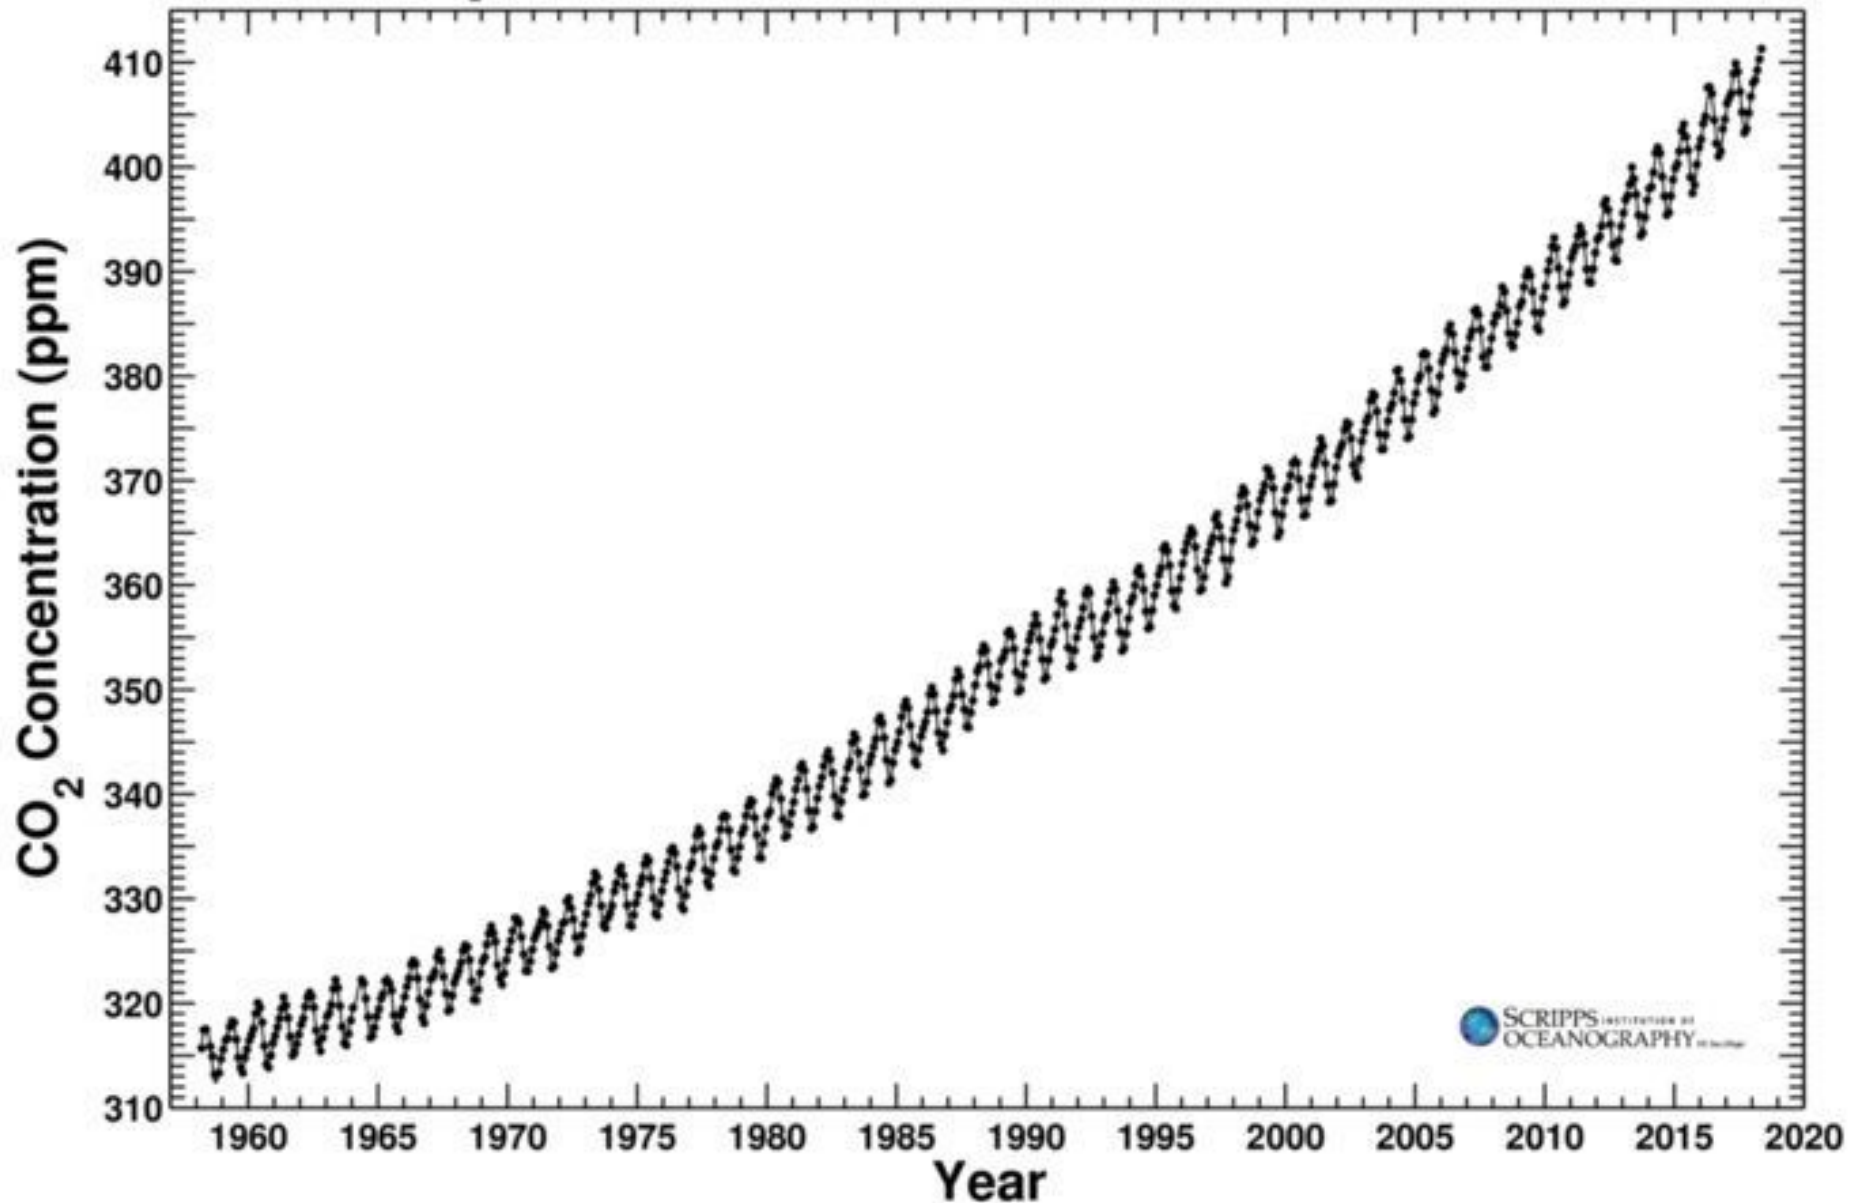

Mauna Loa Observatory, Hawaii Monthly Average Carbon Dioxide Concentration

Data from Scripps CO₂ Program Last updated June 2018

Mauna Loa Observatory, Hawaii Monthly Average Carbon Dioxide Concentration

Data from Scripps CO₂ Program Last updated June 2018

CO₂ mitigation curves: 1.5°C

**“There are no non-radical
futures left”**

STEP CHANGE

2021 SECA Networking Event

The image is a promotional graphic for a networking event. It features a white background with a blue bar at the bottom. In the top left corner, there is a logo for the South East Climate Alliance, consisting of the text 'SOUTH EAST CLIMATE ALLIANCE' and a globe icon with a red cross. A thick red line starts from the bottom left, moves horizontally to the right, then angles sharply upwards to the right, ending in an arrowhead. The words 'STEP' and 'CHANGE' are written in large, bold, blue capital letters, with the red line passing through the 'P' in 'STEP' and the 'A' in 'CHANGE'.