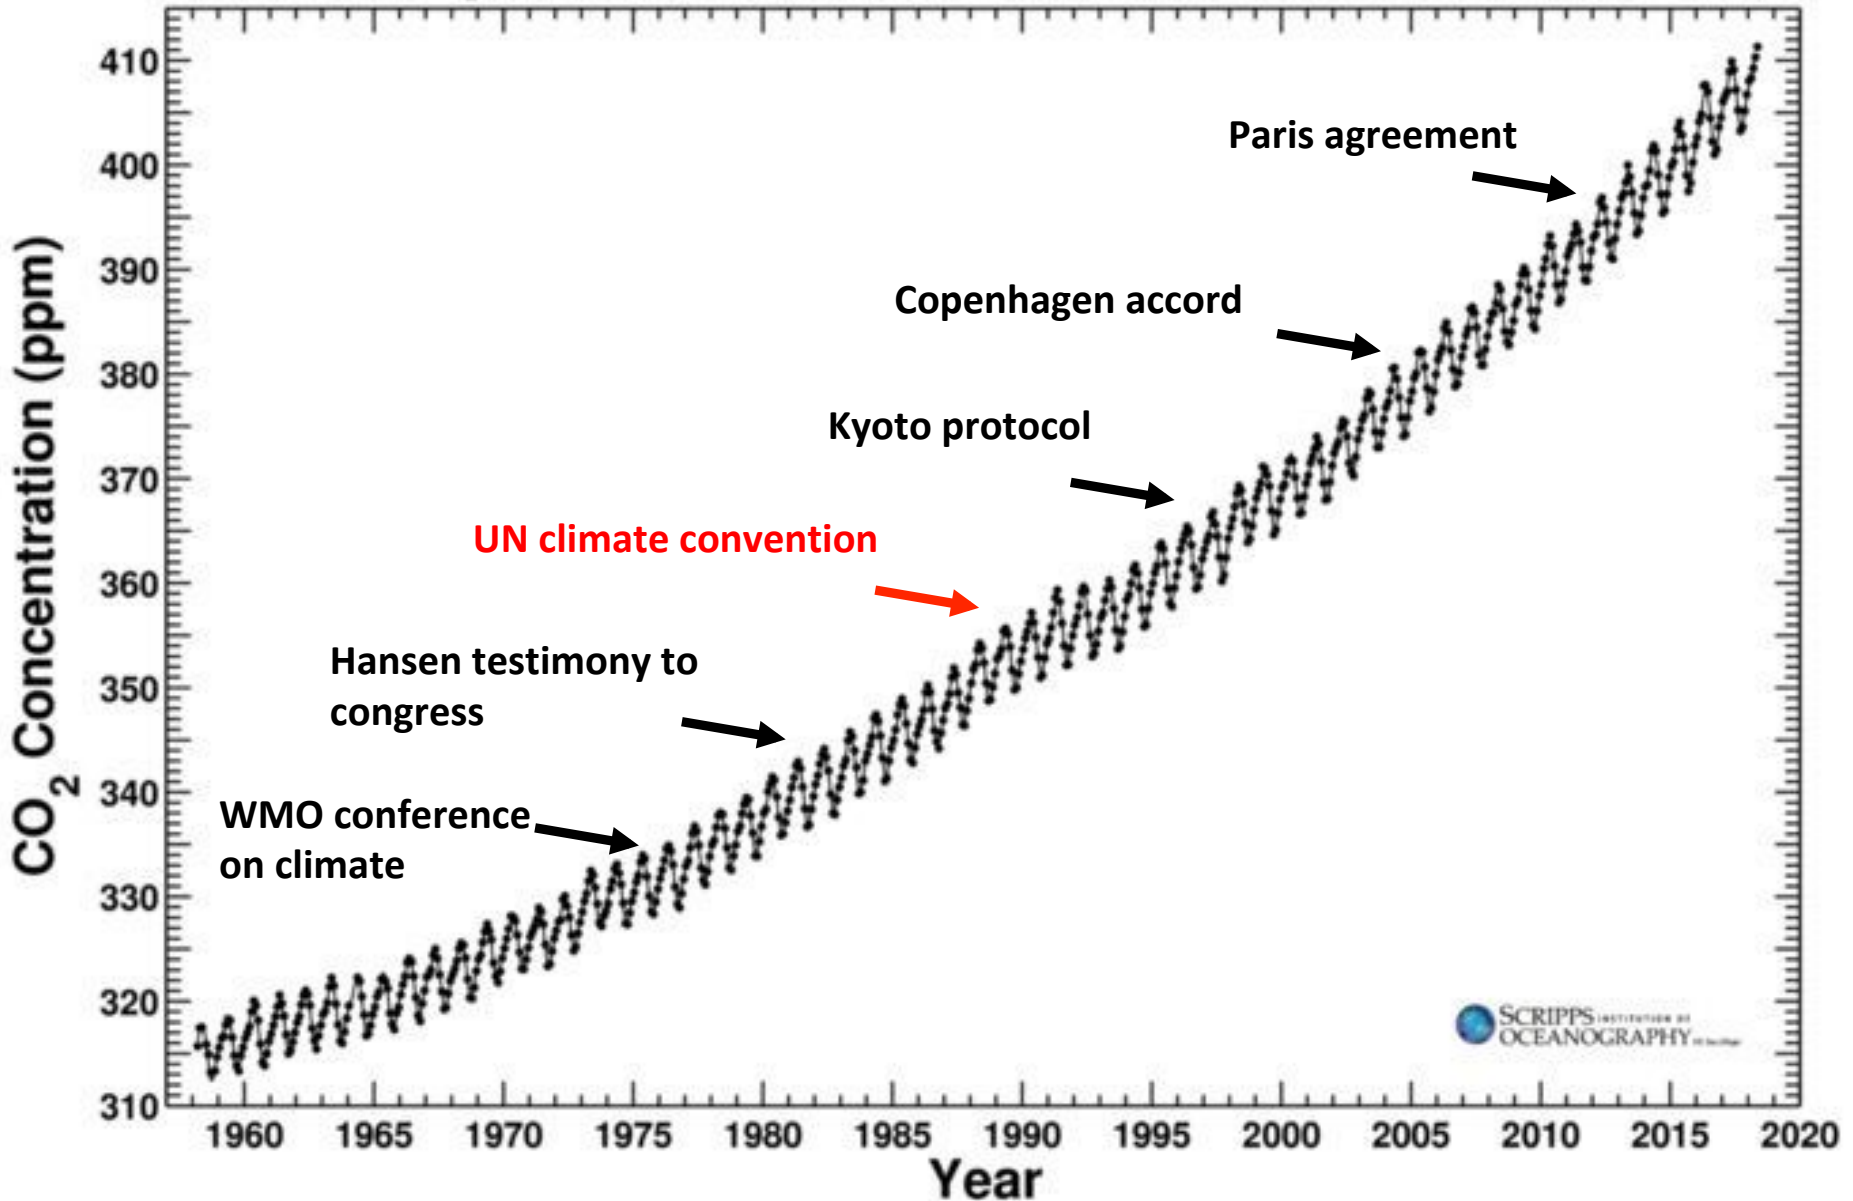

Mauna Loa Observatory, Hawaii Monthly Average Carbon Dioxide Concentration

Data from Scripps CO₂ Program Last updated June 2018

Mauna Loa Observatory, Hawaii Monthly Average Carbon Dioxide Concentration

Data from Scripps CO₂ Program Last updated June 2018

CO₂ mitigation curves: 1.5°C

**“There are no non-radical
futures left”**

STEP CHANGE

2021 SECA Networking Event

The image is a promotional graphic for a networking event. It features a white background with a blue bar at the bottom. In the top left corner, there is a logo for the South East Climate Alliance, consisting of the text 'SOUTH EAST CLIMATE ALLIANCE' and a globe icon with a red cross. A thick red line starts from the bottom left, moves horizontally to the right, then angles sharply upwards to the right, ending in an arrowhead. The words 'STEP' and 'CHANGE' are written in large, bold, blue capital letters, with the red line passing through the 'P' in 'STEP' and the 'A' in 'CHANGE'.