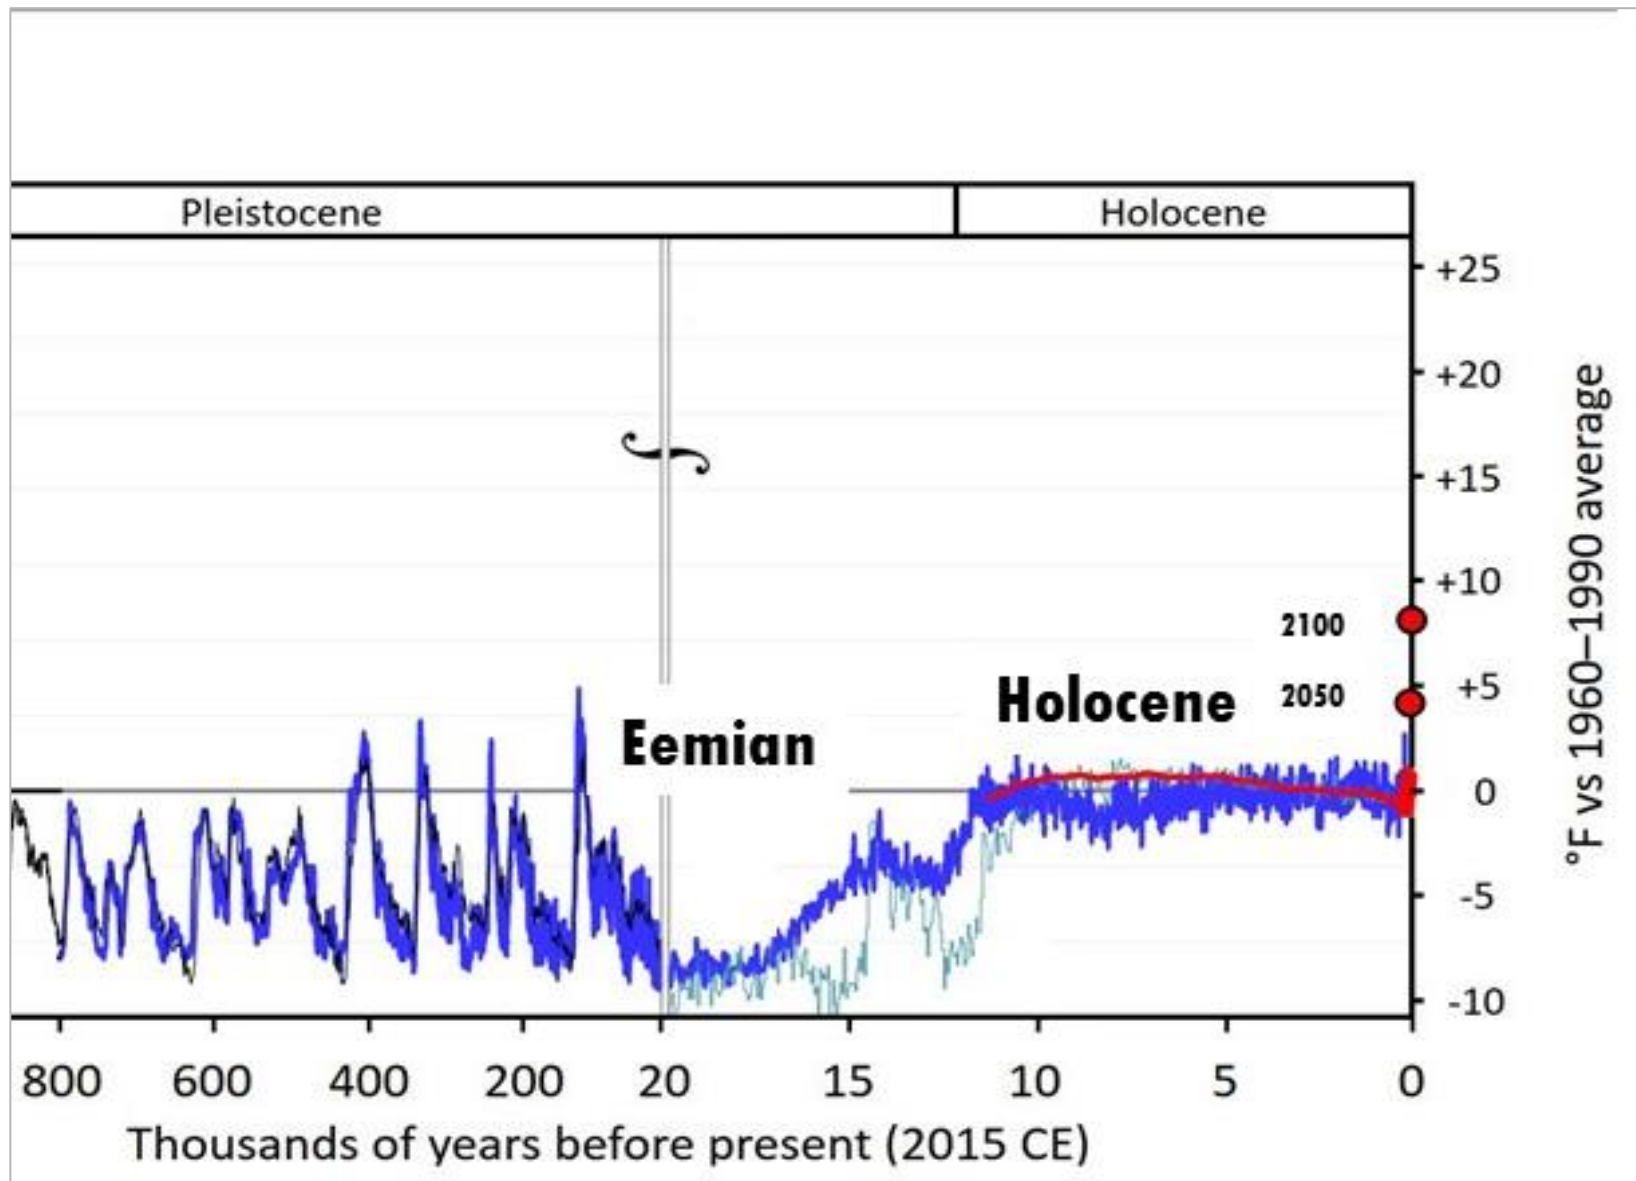

Mauna Loa Observatory, Hawaii Monthly Average Carbon Dioxide Concentration

Data from Scripps CO₂ Program Last updated June 2018

Mauna Loa Observatory, Hawaii Monthly Average Carbon Dioxide Concentration

Data from Scripps CO₂ Program Last updated June 2018

CO₂ mitigation curves: 1.5°C

**“There are no non-radical
futures left”**

STEP CHANGE

2021 SECA Networking Event

The image is a promotional graphic for a networking event. It features a white background with a blue bar at the bottom. In the top left corner, there is a logo for the South East Climate Alliance, consisting of the text 'SOUTH EAST CLIMATE ALLIANCE' and a globe icon with a red cross. A thick red line starts from the bottom left, moves horizontally to the right, then angles sharply upwards to the right, ending in an arrowhead. The words 'STEP' and 'CHANGE' are written in large, bold, blue capital letters, with the red line passing through the 'P' in 'STEP' and the 'A' in 'CHANGE'.