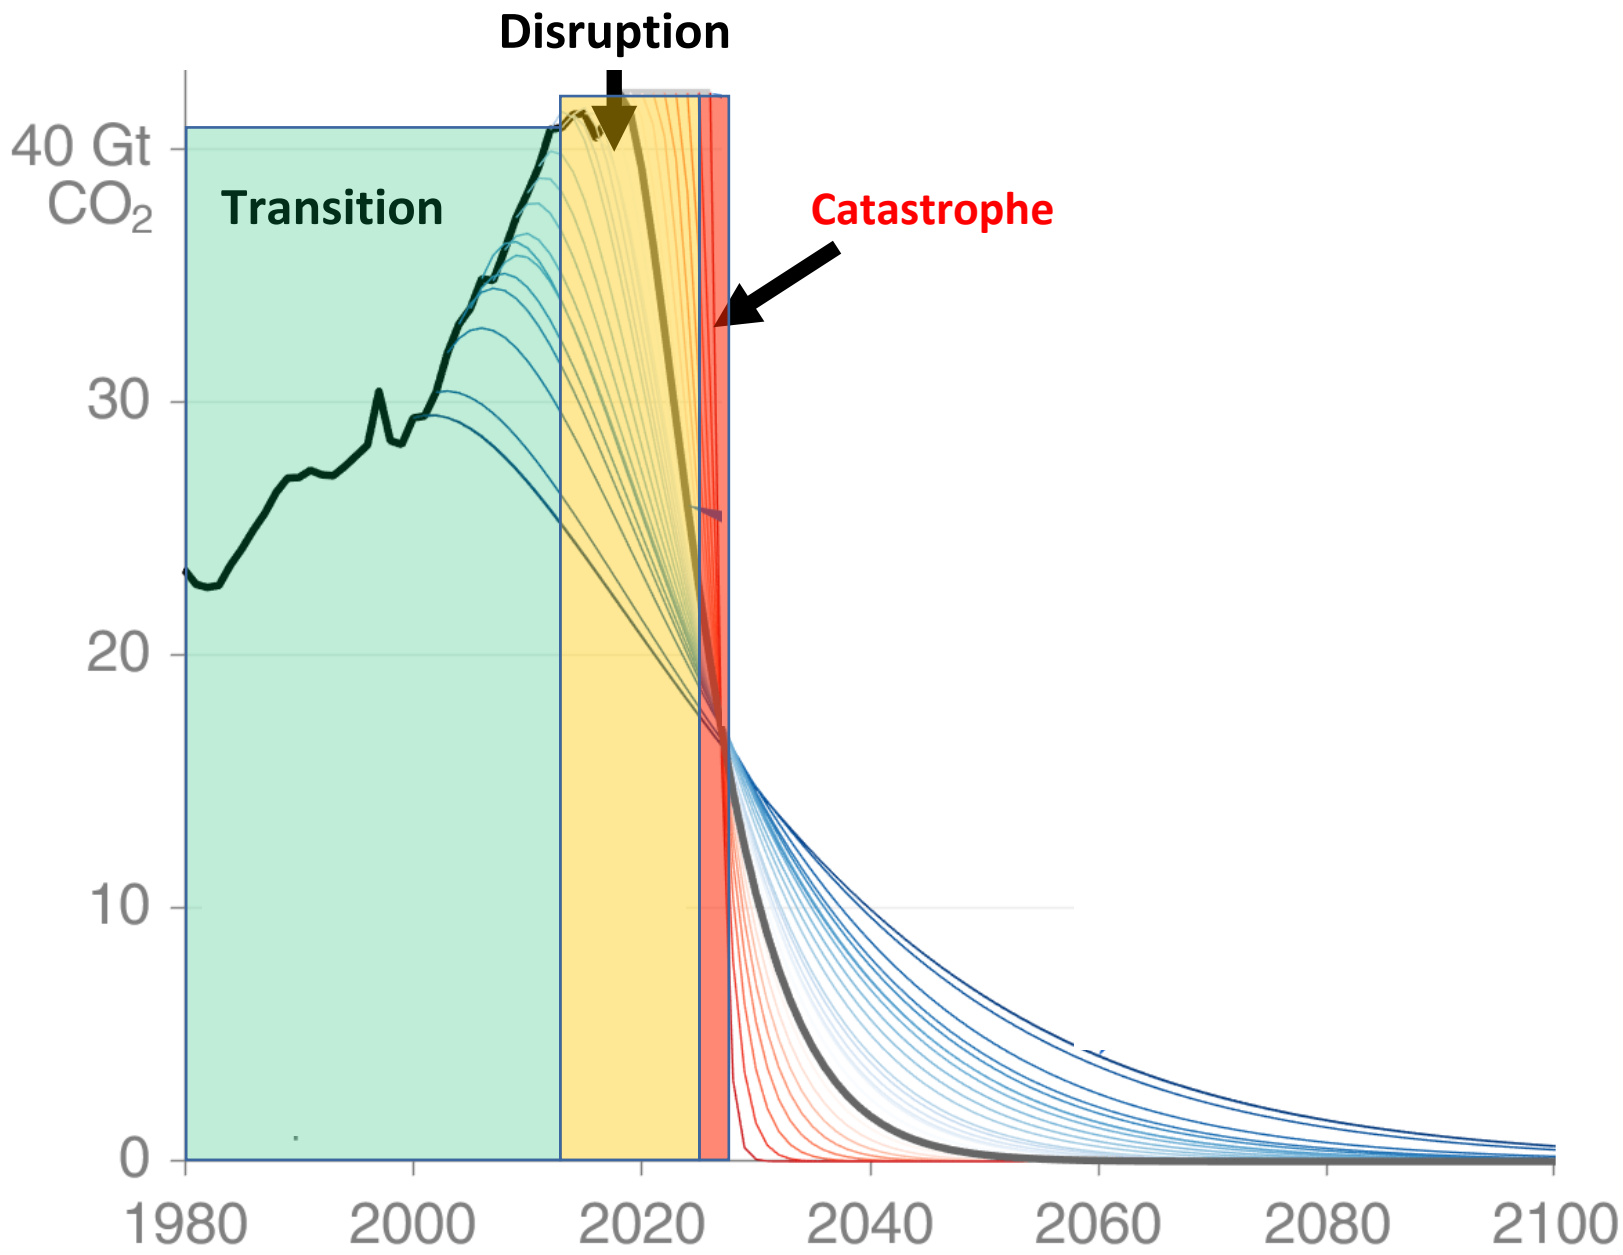

Mauna Loa Observatory, Hawaii Monthly Average Carbon Dioxide Concentration

Data from Scripps CO₂ Program Last updated June 2018

Mauna Loa Observatory, Hawaii Monthly Average Carbon Dioxide Concentration

Data from Scripps CO₂ Program Last updated June 2018

CO₂ mitigation curves: 1.5°C

**“There are no non-radical
futures left”**

STEP CHANGE

2021 SECA Networking Event

The image is a promotional graphic for a networking event. It features a white background with a blue bar at the bottom. In the top left corner, there is a logo for the South East Climate Alliance, consisting of the text 'SOUTH EAST CLIMATE ALLIANCE' and a globe icon with a red cross. A thick red line starts from the bottom left, moves horizontally to the right, then angles sharply upwards to the right, ending in an arrowhead. The words 'STEP' and 'CHANGE' are written in large, bold, blue capital letters, with the red line passing through the 'P' in 'STEP' and the 'A' in 'CHANGE'.